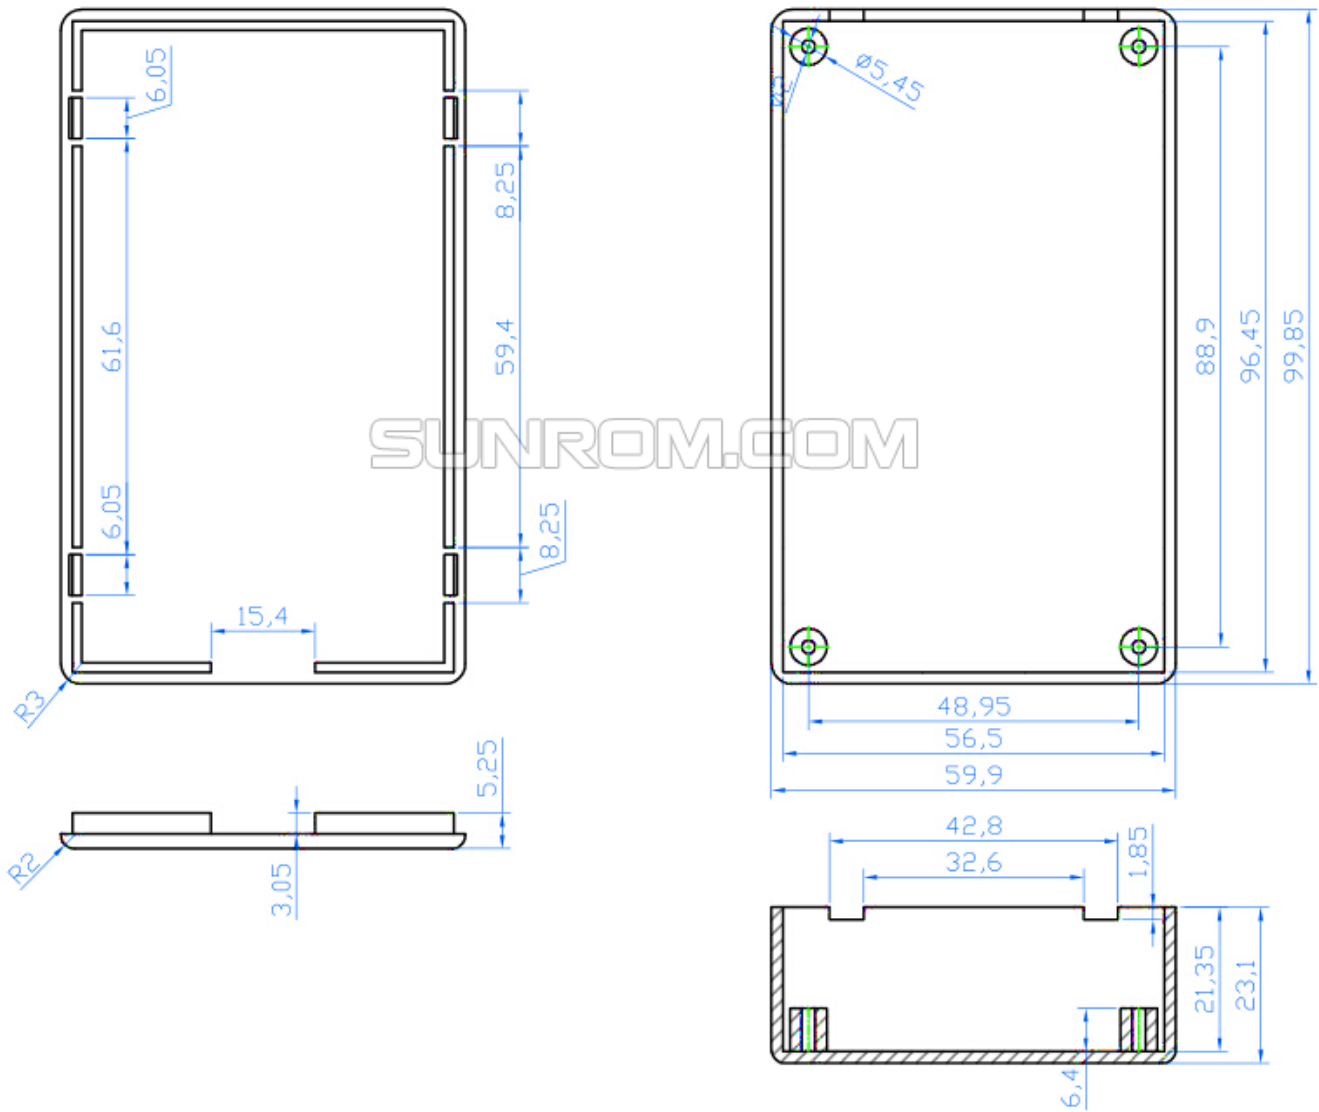

## ENCLOSURE 100X60X25MM - BLACK

ABS Plastic enclosure with press fit top, Suitable for electronics equipments

### DIMENSIONS