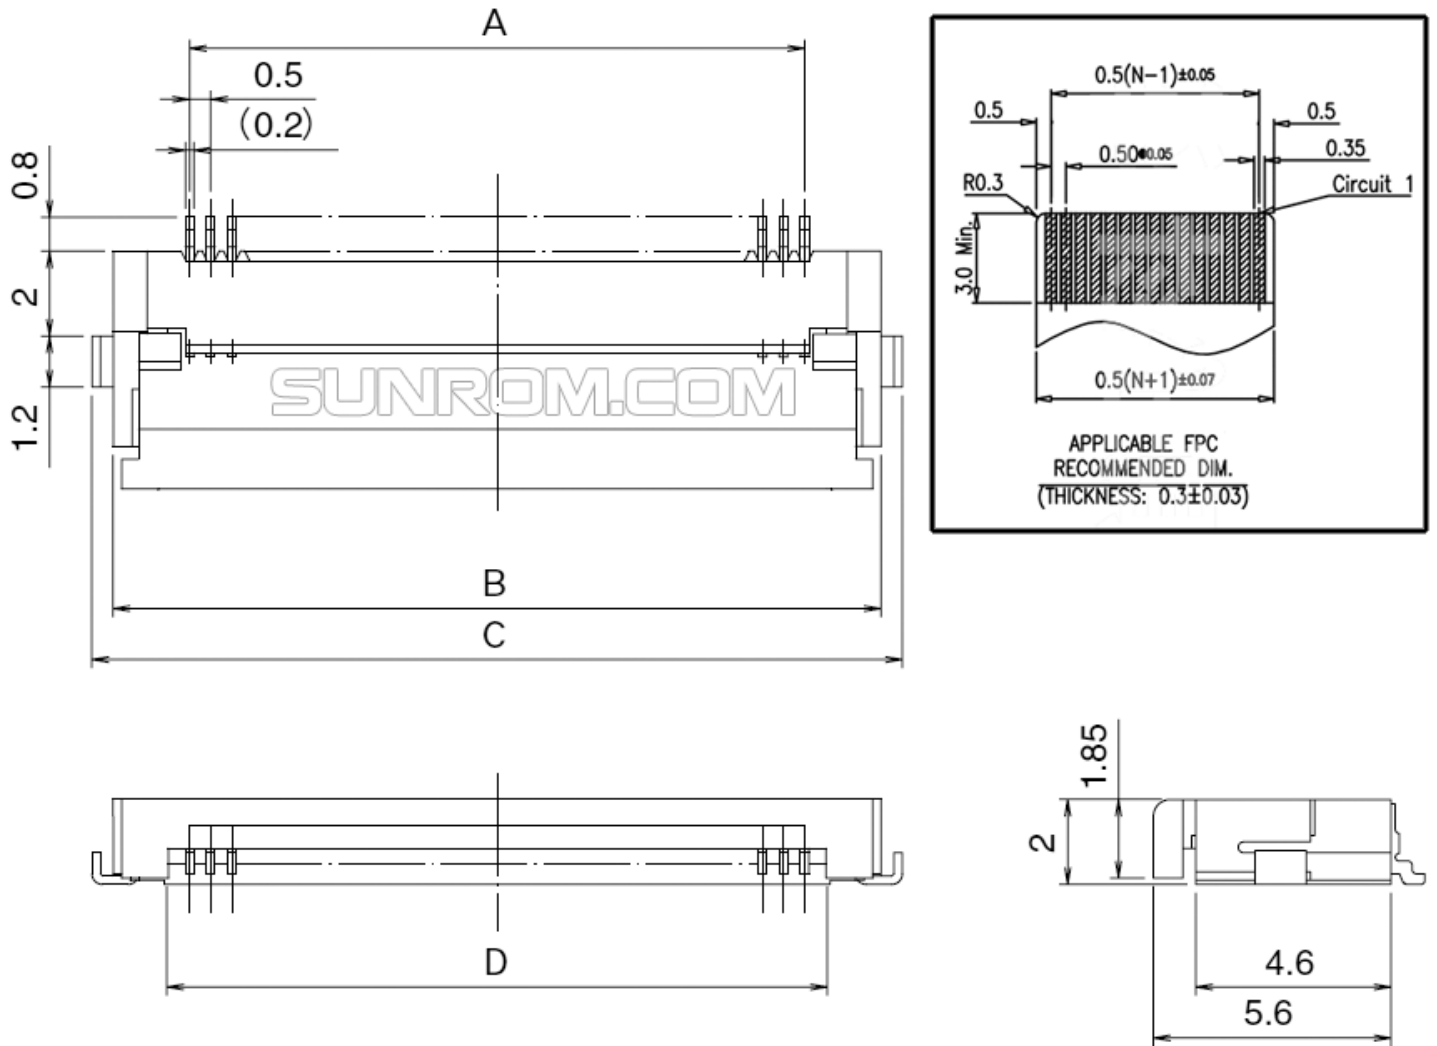

FPC CONNECTOR 0.5MM BOTTOM CONTACT FLIP LOCK

As the demands for higher density packaging of electronic equipment increases, the use of flexible printed circuits (FPC) to reduce size, weight and assembly costs has expanded. FPC is finding wide acceptance in the industry. Sunrom Electronics FPC connectors have been developed to meet the challenges of this expanding market.

DIMENSIONS

4P to 60P available

Dimensions A,B,C,D as per table on next page.

SPECIFICATIONS

Current Rating	250mA DC
Voltage Rating	DC 50V AC
Contact Resistance	<50m Ohm
Operating Temperature	-40°C to +85°C

Pins	A	B	C	D
4	1.50	5.1	6.1	2.57
5	2.00	5.6	6.6	3.07
6	2.50	6.1	7.1	3.57
7	3.00	6.6	7.6	4.07
8	3.50	7.1	8.1	4.57
10	4.50	8.1	9.1	5.57
11	5.00	8.6	9.6	6.07
12	5.50	9.1	10.1	6.57
13	6.00	9.6	10.6	7.07
14	6.50	10.1	11.1	7.57
15	7.00	10.6	11.6	8.07
16	7.50	11.1	12.1	8.57
17	8.00	11.6	12.6	9.07
18	8.50	12.1	13.1	9.57
19	9.00	12.6	13.6	10.07
20	9.50	13.1	14.1	10.57
21	10.00	13.6	14.6	11.07
22	10.50	14.1	15.1	11.57
23	11.00	14.6	15.6	12.07
24	11.50	15.1	16.1	12.57
25	12.00	15.6	16.6	13.07
26	12.50	16.1	17.1	13.57
27	13.00	16.6	17.6	14.07
28	13.50	17.1	18.1	14.57
29	14.00	17.6	18.6	15.07
30	14.50	18.1	19.1	15.57
31	15.00	18.6	19.6	16.07
32	15.50	19.1	20.1	16.57
33	16.00	19.6	20.6	17.07

Pins	A	B	C	D
34	16.50	20.1	21.1	17.57
35	17.00	20.6	21.6	18.07
36	17.50	21.1	22.1	18.57
37	18.00	21.6	22.6	19.07
38	18.50	22.1	23.1	19.57
39	19.00	22.6	23.6	20.07
40	19.50	23.1	24.1	20.57
41	20.00	23.6	24.6	21.07
42	20.50	24.1	25.1	21.57
43	21.00	24.6	25.6	22.07
44	21.50	25.1	26.1	22.57
45	22.00	25.6	26.6	23.07
46	22.50	26.1	27.1	23.57
47	23.00	26.6	27.6	24.07
48	23.50	27.1	28.1	24.57
49	24.00	27.6	28.6	25.07
50	24.50	28.1	29.1	25.57
51	25.00	28.6	29.6	26.07
52	25.50	29.1	30.1	26.57
53	26.00	29.6	30.6	27.07
54	26.50	30.1	31.1	27.57
55	27.00	30.6	31.6	28.07
56	27.50	31.1	32.1	28.57
57	28.00	31.6	32.6	29.07
58	28.50	32.1	33.1	29.57
59	29.00	32.6	33.6	30.07
60	29.50	33.1	34.1	30.57