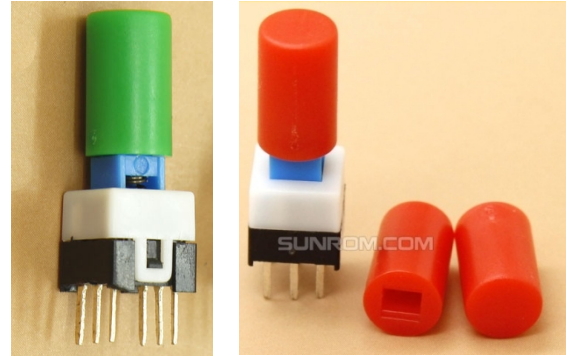

CAP FOR PUSH ON/OFF SWITCHES

Press fit, Diameter 6mm, Height 10mm, Hole Size 3x2mm

DIMENSIONS

ORDERING DETAILS

Sunrom Part#	Color	Ordering Page
4977	RED	http://www.sunrom.com/m/4977
5248	GREEN	http://www.sunrom.com/m/5248