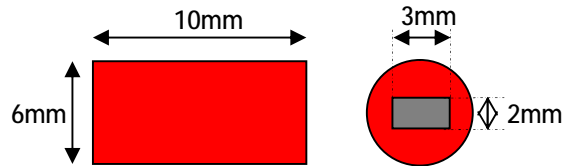

CAP FOR PUSH ON/OFF SWITCHES

Press fit, Diameter 6mm, Height 10mm, Hole Size 3x2mm

DIMENSIONS

ORDERING DETAILS

Sunrom Part#	Color	Ordering Page
4977	RED	http://www.sunrom.com/m/4977
5248	GREEN	http://www.sunrom.com/m/5248